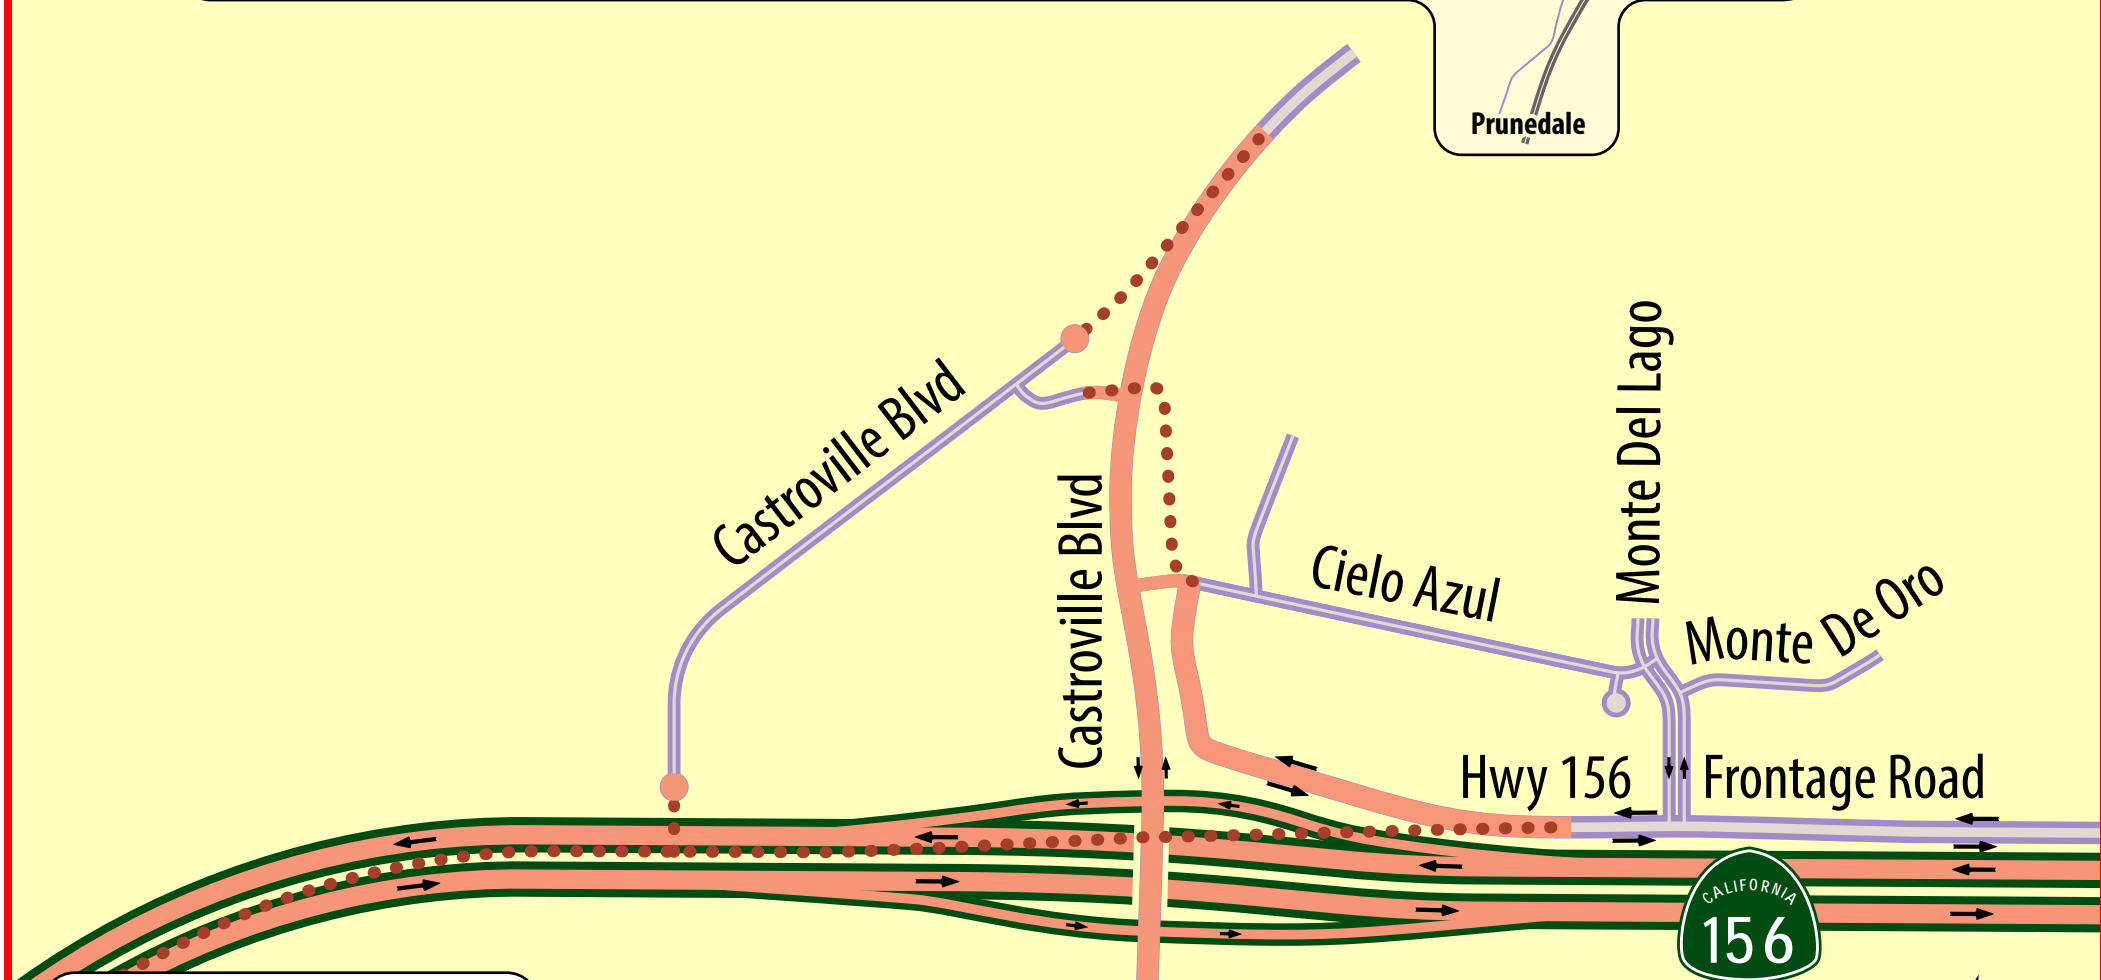

ROUTE 156 WEST
Monterey County
CORRIDOR PROJECT

	Local Roads
	New
	Remove
	SR 156, New

NOT TO SCALE

 **ROUTE 156 WEST**
Monterey County
CORRIDOR PROJECT

Cathedral Oak Road

Oak Hill Road

Hwy 156 Frontage Road

 **Local Roads**
 **SR 156, New**

NOT TO SCALE

ROUTE 156 WEST Monterey County CORRIDOR PROJECT

Castroville

SR 156

US 101

Prunedale

San Miguel Canyon Road

Moro Road

Messick Road

US 101

Prunedale North Road

Vierra Canyon Rd

Berta Canyon Rd

Prunedale South Road

McGuffie Road

Hwy 156 Frontage Road

Meridian Road

CALIFORNIA
156

See next page for detail

-  Local Road
-  US 101, Existing
-  Road, New
-  Structure, New
-  SR 156, New
-  US 101, New

NOT TO SCALE

 **ROUTE 156 WEST**
Monterey County
CORRIDOR PROJECT